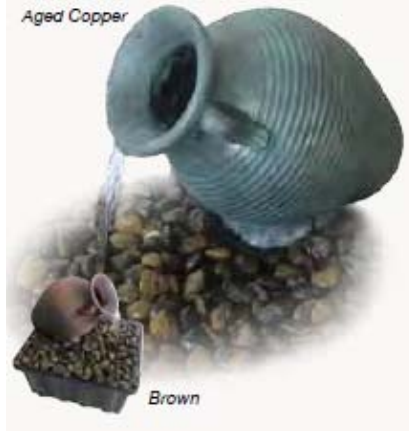

Tranquil
Décor

Tranquil Décor Fountain Kits

Tranquil Décor fountains are made with an alternative concrete material that is fiber reinforced for strength. This provides the appearance and durability of traditional concrete products without the cumbersome weight. These fountains are individually packaged in foam lined boxes to prevent breakage in shipping. Tranquil Décor fountains have the look and texture of traditional materials without the weight and the price tag!

Traditional Vase
TDTVBr - Brown
TDTVBI - Blue
TDTVR - Red
\$129.98
20" tall x 14" dia.

Classic Vase
TDCV - Black Marble
\$129.98
31" tall x 14" dia.

Tipped Vase
TDTIPVB - Brown
TDTIPVC - Aged Copper
\$129.98
17" tall x 14" long x 20" wide